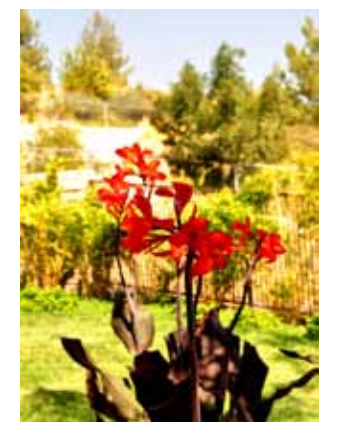

TROPICAL: SOUTH PACIFIC LANDSCAPE DESIGN

Electric Orange

Dearborn Tan

Sweet Honeydew Melon

Cool Lava

It's 1958...love blooms between a young nurse and a secretive Frenchman. The island is iconic. The combination of bamboo, teak, thatch, tiki and wicker are an instant revival. While you're enjoying your umbrella drink, try not to break out into song. For more garden design ideas, visit: www.landscapingnetwork.com/garden-styles

Bamboo

Teak Furniture

PLANT PALETTE

Bougainvillea

Colocasia

Orchid

Banana

Dracaena